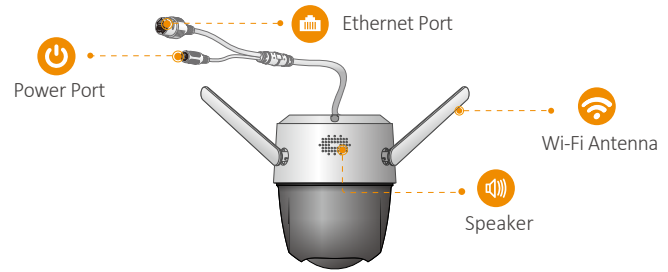

Scare away unwelcome visitors with built-in spotlight and 110dB security siren

IP66

Weatherproof from dust and water

Two-way Talk

Real-time communicate with people at the camera

Diversified Storage

Supports NVR, Cloud Storage or Micro SD card (up to 256GB)

Alarm Notification

Sends instant motion-activated alerts to your mobile phone

Wi-Fi Connection

IEEE802.11b/g/n(2.4GHz)

Smart Tracking

Automatically tracks moving objects

Stay close with what you care

With Cloud service, you will have access to what you care as long as Internet is available. You can record daily or motion videos on Cloud and playback anytime anywhere.