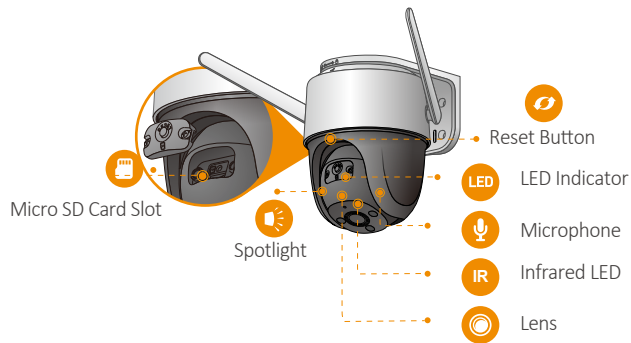

Full  Color

Cruiser 4MP

Model: IPC-S42FP/IPC-S42FN

4MP H.265 Cruiser Wi-Fi Camera

Cruiser 4MP delivers 4MP live monitoring with a choice of 3.6mm/6mm lens option, With 4MP QHD live monitoring and 0~355° pan & 0~90° tilt features, Cruiser ensures every corner of your home completely covered. It supports four night vision modes for clear-as day clarity even in pitch dark. With IP66 certified, the camera can be used outdoors under different weather conditions. With built-in spotlight and 110dB security siren, Cruiser actively keeps unwelcome visitors away from what you care about.

Scare away unwelcome visitors with built-in spotlight and 110dB security siren

IP66

Weatherproof from dust and water

Two-way Talk

Real-time communicate with people at the camera

Diversified Storage

Supports NVR, Cloud Storage or Micro SD card (up to 256GB)

Alarm Notification

Sends instant motion-activated alerts to your mobile phone

Wi-Fi Connection

IEEE802.11b/g/n(2.4GHz)

Smart Tracking

Automatically tracks moving objects

Stay close with what you care

With Cloud service, you will have access to what you care as long as Internet is available. You can record daily or motion videos on Cloud and playback anytime anywhere.

Specifications

Camera

1/2.7" 4 Megapixel Progressive CMOS
 4MP(2560x 1440)
 Night Vision: 30m(98ft) Distance
 3.6mm/6mm Fixed Lens
 Field of View: 3.6mm: 88° (H), 44° (V), 105° (D)
 6mm: 54° (H), 29° (V), 63° (D)
 355° Pan & 0~90° Tilt