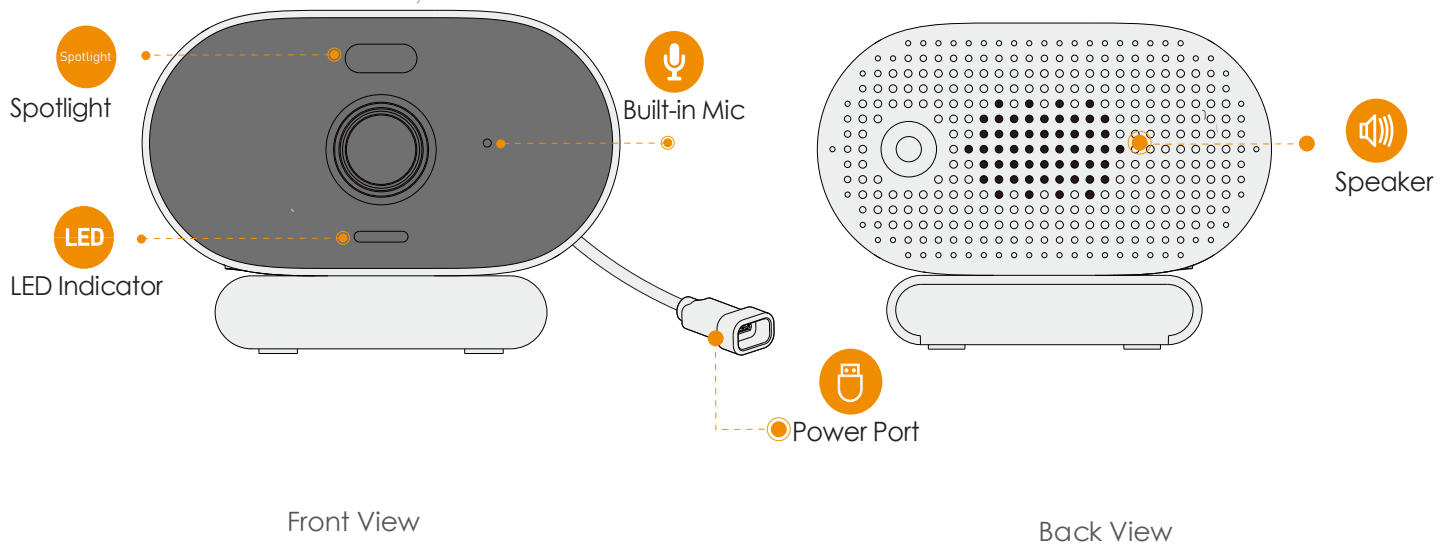

imou

Versa

1080P H.265 Wi-Fi Bullet Camera

Versa delivers 2MP live monitoring with a 2.8mm F1.6 high performance lens, it supports four night vision modes for clear-as day clarity even in pitch dark. With IP65 certified casing, the camera can be used outdoors under different weather conditions. With 120dB security siren, Versa actively keeps unwelcome visitors away from what you care about. With magnetic mounting bracket you can put it everywhere you want it.

Scare stangers away from your home

Two-way Talk

Communicate with family and pets easily

Cloud Service

Supports Cloud Storage or Micro SD card (up to 256GB)

Stay close with what you care

With Cloud service, you will have access to what you care as long as Internet is available. You can record daily or motion videos on Cloud and playback anytime anywhere.

Specifications

Camera

1/2.8" 2Megapixel Progressive CMOS
 2MP (1920 x 1080)
 Night Vision: 20m(66ft) IR Distance
 2.8mm Fixed Lens
 Field of View : 97° (H), 52° (V), 114° (D)

Video & Audio

Video Compression : H.265/H.264
 Up to 25/30fps Frame Rate
 8x Digital Zoom
 Two-way Audio

Notice Management

Motion Detection
 Human Detection
 Configurable Region
 Abnormal Sound Alarm

Network

Wi-Fi:IEEE802.11b/g/n,50m Open Field
 Imou App: iOS, Android
 onvif

Auxiliary Interface

Micro SD Card Slot (up to 256GB)
 Built-in Mic & Speaker
 Reset Button