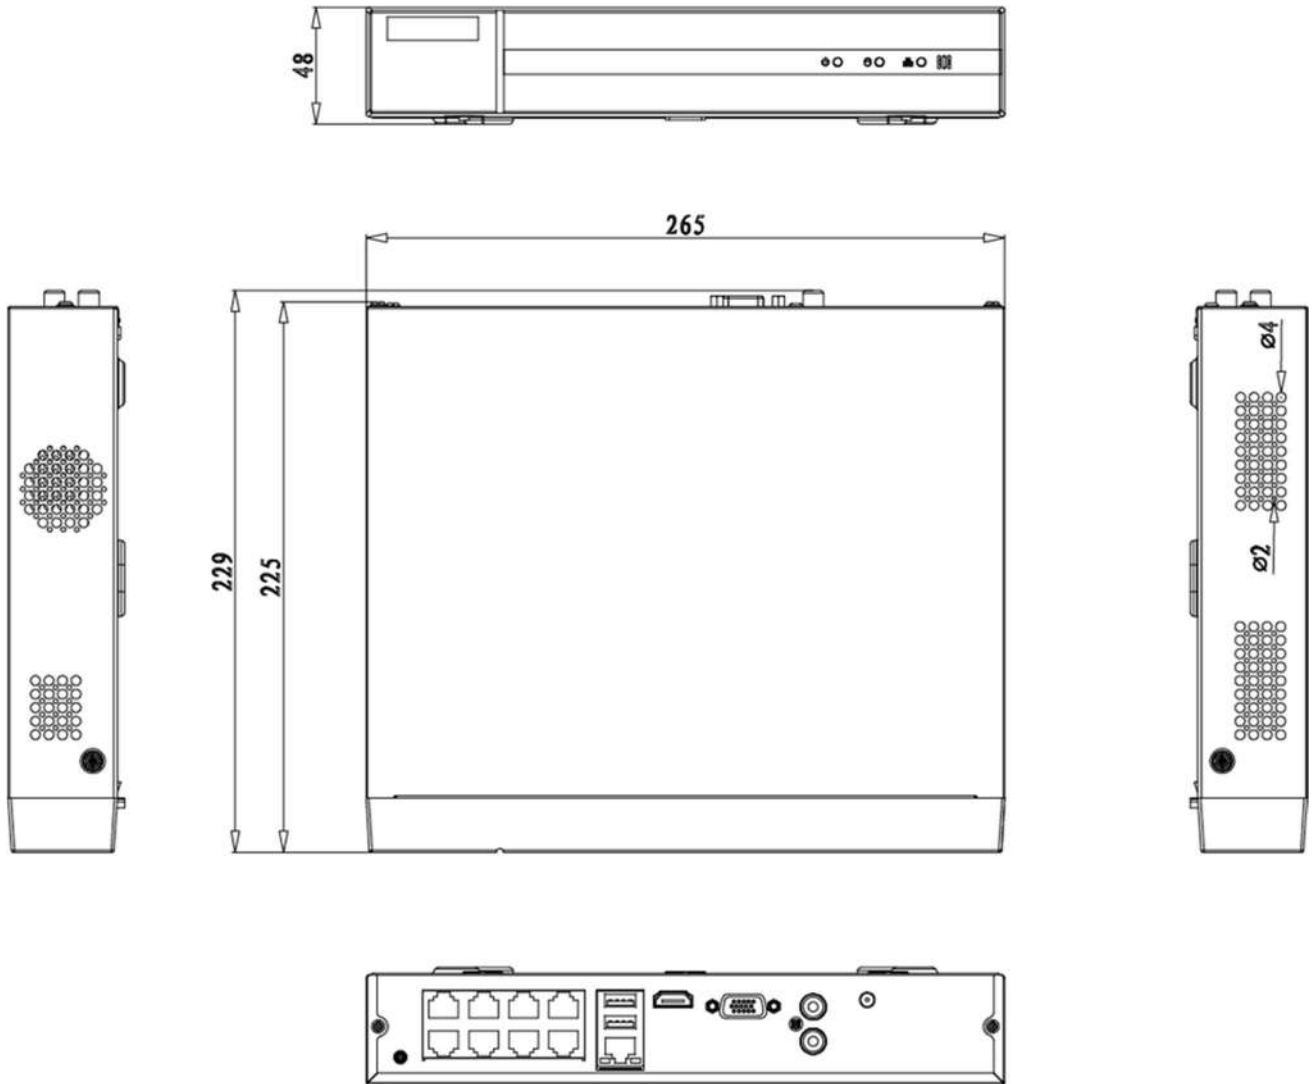

## Camera Dimension

HWT-B140H

Unit: mm (inch)

## NVR Dimension