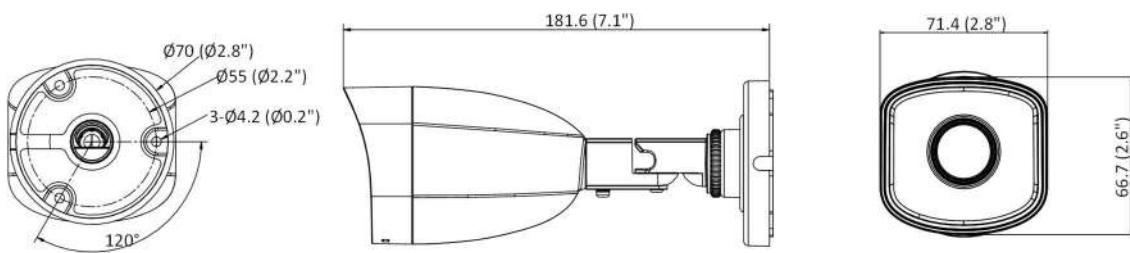

#### NVR

- Up to 8-ch network camera inputs (up to 4 MP)
- 4-ch@1080p decoding capability
- HDMI/VGA simultaneous output with up to 1920 × 1080 resolution
- Hik-Connect for easy network management

<b>Kit model</b>	HWK-N4184BH-MH
<b>Camera Model</b>	4 × IPC-B140H (2.8 mm)
<b>NVR Model</b>	HWN-2108MH-8P
<b>NVR</b>	<b>HWN-2108MH-8P</b>
<b>Video and Audio</b>	
<b>IP video input</b>	8-ch
	Up to 4 MP resolution
<b>Incoming bandwidth</b>	60 Mbps
<b>Outgoing bandwidth</b>	60 Mbps
<b>HDMI output</b>	1-ch, 1920 × 1080p/60Hz, 1280 × 1024/60Hz, 1280 × 720/60Hz, 1024 × 768/60Hz
<b>VGA output</b>	1-ch, 1920 × 1080p/60Hz, 1280 × 1024/60Hz, 1280 × 720/60Hz, 1024 × 768/60Hz
<b>Video output mode</b>	HDMI/VGA simultaneous output
<b>Decoding</b>	
<b>Decoding format</b>	H.265+/H.265/ H.264+/H.264
<b>Recording resolution</b>	4 MP/3 MP/1080p/UXGA /720p/VGA/4CIF/DCIF/ 2CIF/CIF/QCIF
<b>Synchronous playback</b>	8-ch
<b>Capability</b>	4-ch@1080p (25 fps), 2-ch@4 MP (25 fps)
<b>Stream type</b>	Video, Video & Audio
<b>Network</b>	
<b>Remote connection</b>	16
<b>Network protocol</b>	TCP/IP, DHCP, Hik-Connect, DNS, DDNS, NTP, SADP, SMTP, UPnP™
<b>Network interface</b>	1, RJ-45 10/100 Mbps self-adaptive Ethernet interface
<b>PoE</b>	
<b>Interface</b>	8, RJ-45 10/100 Mbps self-adaptive Ethernet interface
<b>Power</b>	≤ 75 W
<b>Supported standard</b>	IEEE 802.3 af/at
<b>Auxiliary interface</b>	
<b>SATA</b>	1 SATA interface
<b>Capacity</b>	Up to 6 TB capacity for each disk
<b>Alarm in/out</b>	N/A
<b>USB interface</b>	Rear panel: 2 × USB 2.0
<b>General</b>	
<b>Power supply</b>	48 VDC
<b>Consumption (without HDD and PoE off)</b>	≤ 10 W
<b>Working temperature</b>	-10 °C to 55 °C (14 °F to 131 °F)
<b>Working humidity</b>	10% to 90%
<b>Dimension (W × D × H)</b>	265 × 225 × 48 mm (10.4" × 8.9" × 1.9")
<b>Weight (without HDD)</b>	≤ 1 kg (2.2 lb)
<b>Certification</b>	
<b>FCC</b>	Part 15 Subpart B, ANSI C63.4-2014
<b>CE</b>	EN50130-4, EN 61000-3-2, EN 61000-3-3

## Camera Dimension

HWT-B140H

Unit: mm (inch)