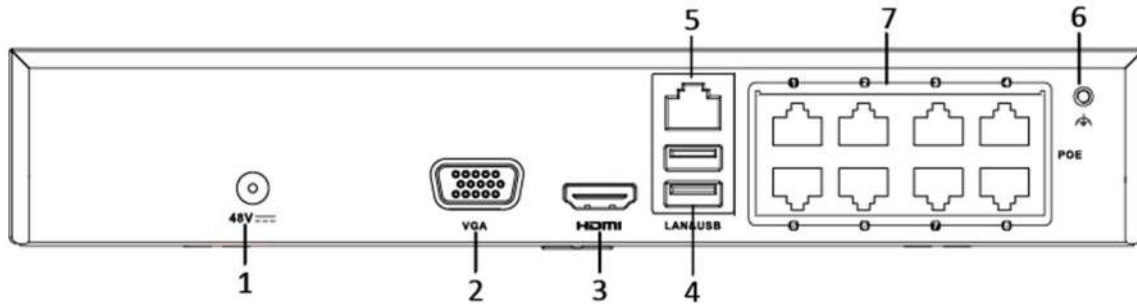

<b>Power Supply</b>	12 VDC $\pm$ 25%, $\Phi$ 5.5 mm coaxial plug power, or PoE (802.3af, class 3)
<b>Consumption</b>	12 VDC, 0.4 A, max. 5 W PoE: (802.3af, 36 V to 57 V), 0.2 A to 0.15 A, max. 6.5 W
<b>Working Temperature</b>	-30 °C to 60 °C (-22 °F to 140 °F)
<b>Working Humidity</b>	95% or less (non-condensing)
<b>Dimension (W <math>\times</math> D <math>\times</math> H)</b>	181.6 mm $\times$ 71.4 mm $\times$ 66.7 mm (7.1" $\times$ 2.8" $\times$ 2.6")
<b>Weight</b>	Approx. 270 g (0.6 lb)
<b>Kit</b>	
<b>Accessories</b>	Power: 1 power cable Network cable: 4 $\times$ 18.3 m (60 ft) video and power cable
<b>Certification</b>	FCC, CE
<b>Weight (with package)</b>	$\leq$ 8 kg (17.6 lb)

## Camera Dimension

HWT-B140H

Unit: mm (inch)

## NVR Dimension

## NVR Physical Interface

No.	Description	No.	Description
1	Power supply	5	LAN Network Interface
2	VGA interface	6	Ground
3	HDMI interface	7	Network Interfaces with PoE function
4	USB interface		