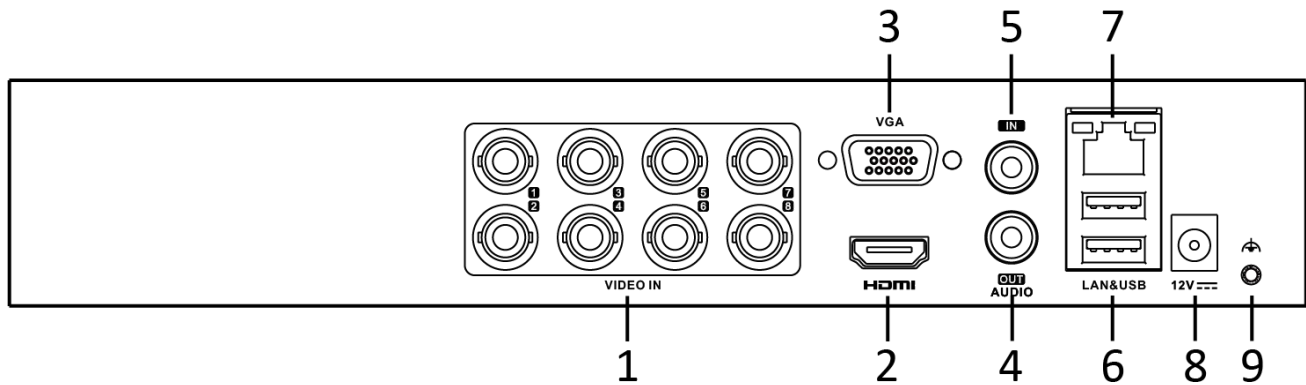

Physical Interface

*: The rear panel of HWD-5104M provides 4 video input interfaces.

No.	Description	No.	Description
1	Video and Audio in	6	USB Interfaces
2	HDMI Interface	7	LAN Network Interface
3	VGA Interface	8	12 VDC Power Input
4	AUDIO OUT, RCA Connector	9	GND
5	AUDIO IN, RCA Connector