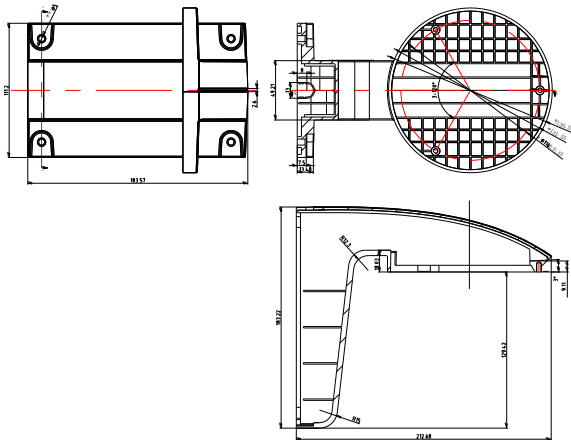

## DS-1258ZJ-L

Wall Mount Bracket

### Dimension:

### Parameters

Model	DS-1258ZJ-L
Parameters	Wall Mount Bracket
Color	Hik white
Feature	Suitable for dome camera
Material	Plastic
Dimension	136×183×213mm
Weight	260g