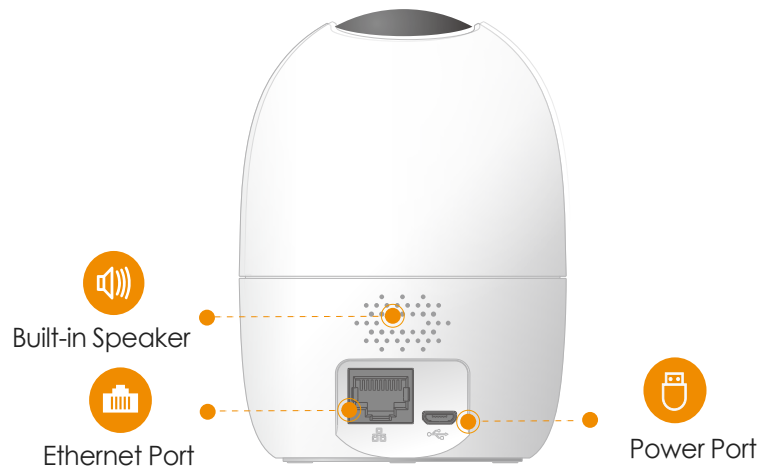

imou

Ranger 2 4MP

4MP H.265 Wi-Fi Pan & Tilt Camera

With 4MP QHD live monitoring and 0~355° pan & -5~80° tilt features, Ranger 2 4MP ensures every corner of your home completely covered. Human Detection quickly finds human targets in images and immediately sends a notification to you. Privacy Mode helps protect your personal privacy when you are home, and Smart Tracking function lets the camera follows moving objects when it detects motion.

Abnormal Sound Alarm

Sends alerts to your smartphone when it detects abnormal sound

Alarm Notification

Sends instant alerts to your mobile phone when an event is detected

Built-in Siren

Scare stangers away from your home

Diversified Storage

Supports NVR, Cloud Storage or Micro SD card (up to 256GB)

Two-way Talk

Communicate with family and pets easily

Stay close with what you care

With Cloud service, you will have access to what you care as long as Internet is available. You can record daily or motion videos on Cloud and playback anytime anywhere.

Front View

Back View

Specifications

Camera

1/2.7" 4 Megapixel Progressive CMOS
 4MP (2560 x 1440)
 Night Vision: 10m(33ft) Distance
 3.6mm Fixed Lens
 Field of View : 92° (H), 48° (V), 109° (D)
 355° Pan & -5~80° Tilt